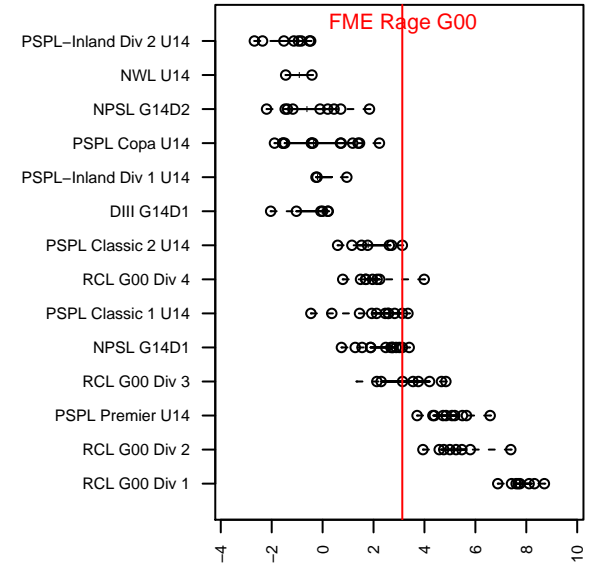

FME Rage G00

Fife Milton Edgewood
 Fife, WA
 G00 total strength=1202
 attack=5.54 defense=2.93
 fall league = PSPL Classic 1 U14
 spr league = Spr PSPL Classic 1 U14

alt names used:
 FME Rage
 FME Rage 00
 FME Rage
 FME Rage 00
 FME Rage 00
 FME Rage
 FME FIFE MILTON EDGEWOOD 00 RAGE (W)

**attack and defense variance (black dot)
relative to other teams
and top 10 in region**

**attack and defense rating
relative to others at age
and all opponents in last 13 months**

Performance relative to 13 month average