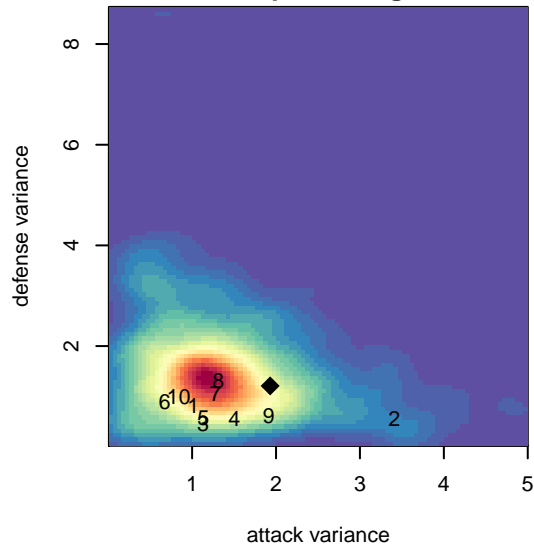

FME Rage G00

Fife Milton Edgewood
 Fife, WA
 G00 total strength=1202
 attack=5.54 defense=2.93
 fall league = PSPL Classic 1 U14
 spr league = Spr PSPL Classic 1 U14

alt names used:
 FME Rage
 FME Rage 00
 FME Rage
 FME Rage 00
 FME Rage 00
 FME Rage
 FME FIFE MILTON EDGEWOOD 00 RAGE (W)

**attack and defense variance (black dot)
relative to other teams
and top 10 in region**

**attack and defense rating
relative to others at age
and all opponents in last 13 months**

Performance relative to 13 month average