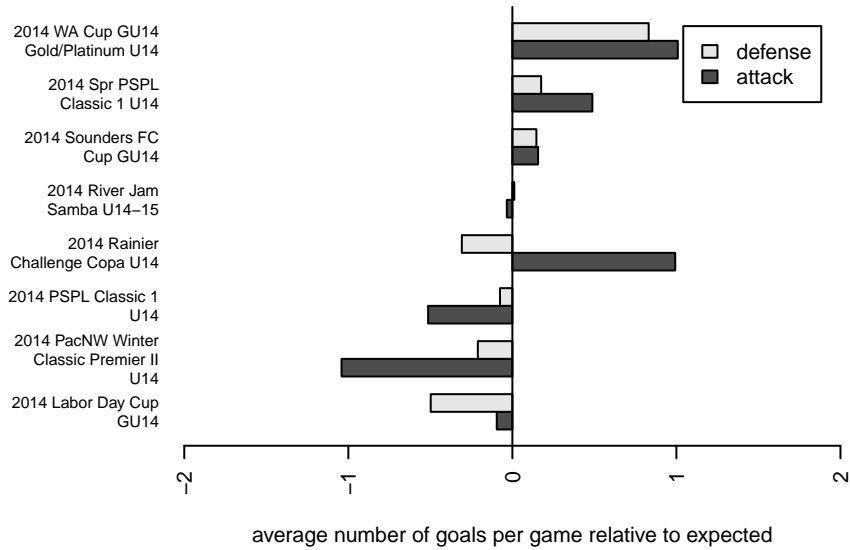

Venues played:
 2014 Rainier Challenge Copa U14
 2014 Starfire Spring Classic GU15
 2014 Sounders FC Cup GU14
 2014 River Jam Samba U14-15
 2014 Labor Day Cup GU14
 2014 PSPL Classic 1 U14
 2014 PacNW Winter Classic Premier II U14
 2014 Spr PSPL Classic 1 U14
 2014 WA Cup GU14 Gold/Platinum U14

**attack and defense variance (black dot)
relative to other teams
and top 10 in region**

**attack and defense rating
relative to others at age
and all opponents in last 13 months**

Performance relative to 13 month average