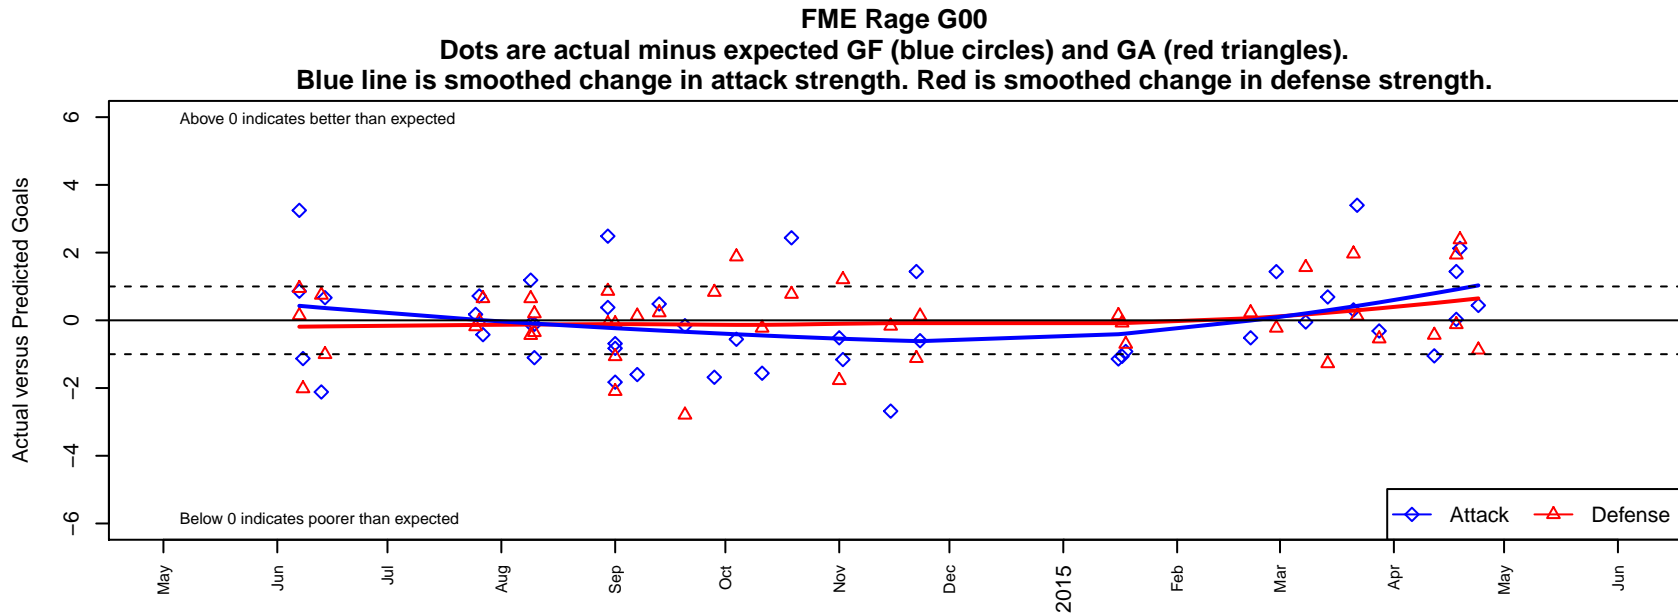

FME Rage G00

Fife Milton Edgewood
 Fife, WA
 G00 total strength=1202
 attack=5.54 defense=2.93
 fall league = PSPL Classic 1 U14
 spr league = Spr PSPL Classic 1 U14

alt names used:
 FME Rage
 FME Rage 00
 FME Rage
 FME Rage 00
 FME Rage 00
 FME Rage
 FME FIFE MILTON EDGEWOOD 00 RAGE (W)

**attack and defense variance (black dot)
relative to other teams
and top 10 in region**

**attack and defense rating
relative to others at age
and all opponents in last 13 months**

Performance relative to 13 month average