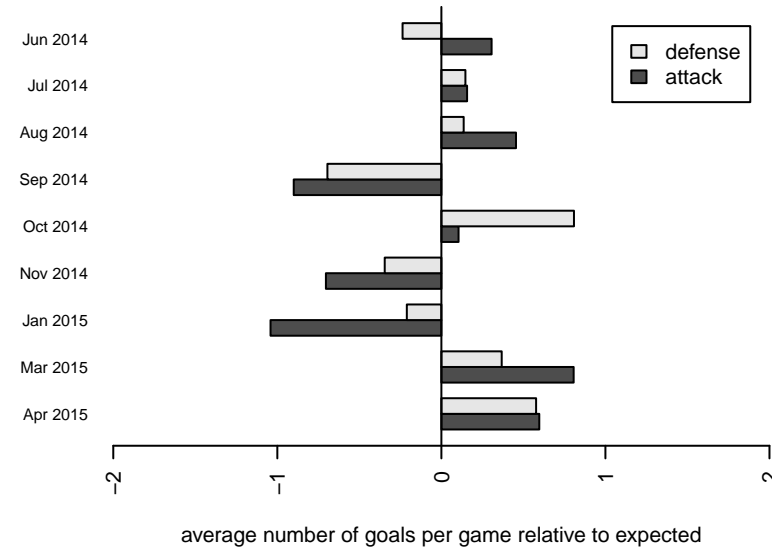

Performance relative to 13 month average